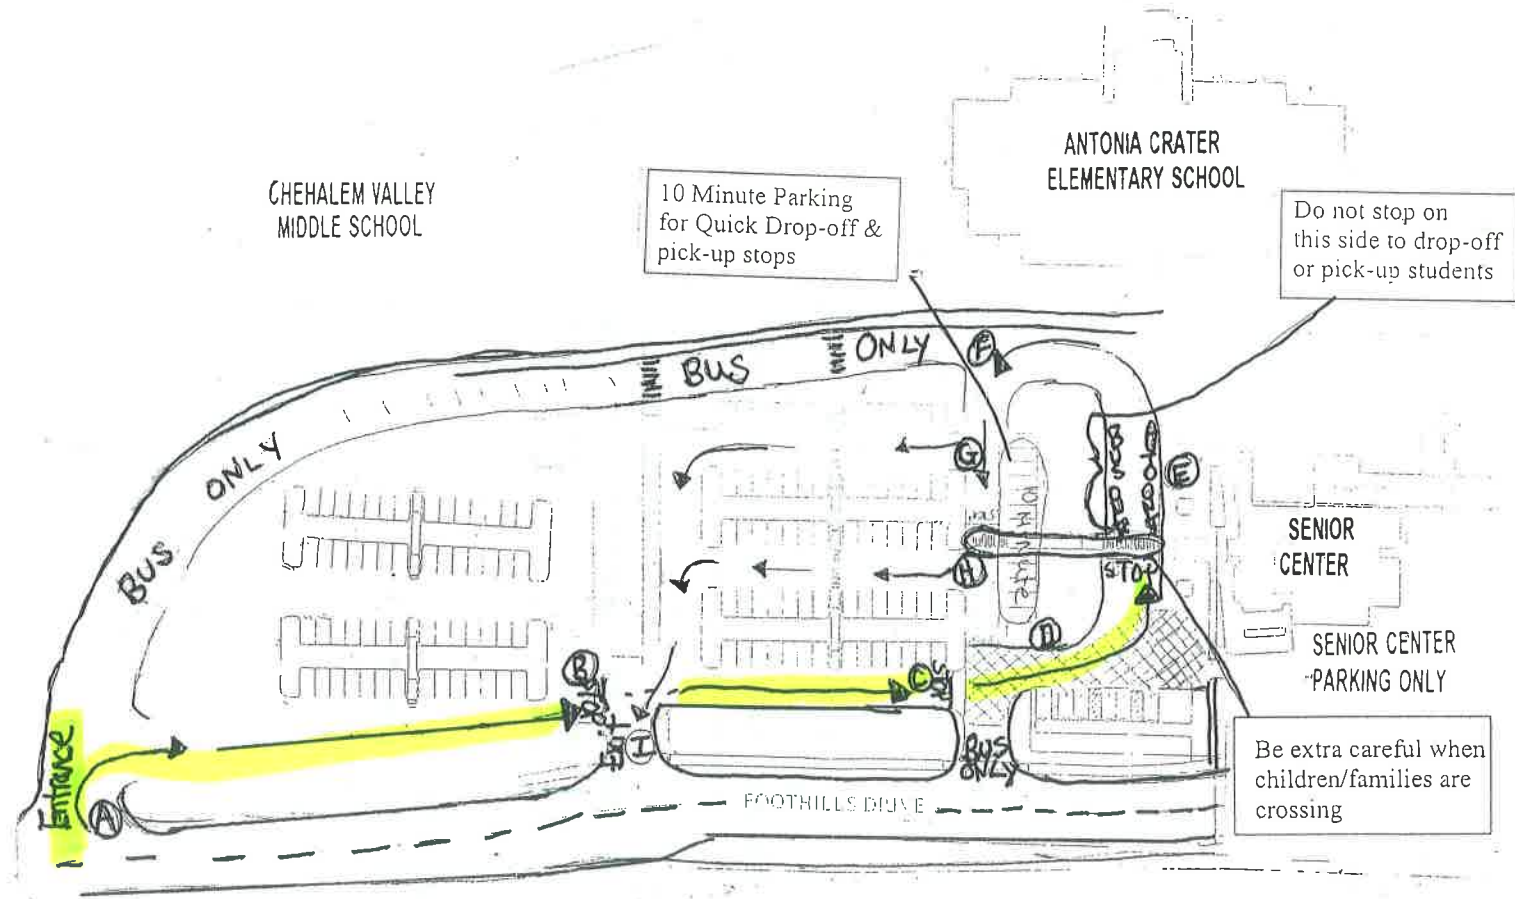

**CRATER ELEMENTARY**  
**AM DROP-OFF AND PM**  
**PICK-UP ROUTES**

- All cars enter at entrance A. Please note the entrance closest to the Senior Center is a BUS ONLY entrance. Driveway I is an exit only during Drop-off and Pick-up times.
- Turn to right in the first drive and STOP at intersection B and C.
- Proceed through intersection grid area D. Do not block Senior Center/Disabled Parking. Stay to the right side of the lane. STOP at crosswalk.
- STOP at curb E before you reach the yellow stripe on the sidewalk. Children should then exit and enter the car on the CURB SIDE ONLY. Staff will be there to help load students into cars.
- Turn left at F.
- You may either turn right at G and exit to the street at I. Or you may proceed through G, STOP at the crosswalk, turn right at H, and exit to the street at I.

Crater Elementary  
**DROP-OFF & PICK-UP ROUTES**  
203 W. Foothills Drive, Newberg, OR 97132 503-554-4650

**THANK YOU FOR YOU COOPERATION AS WE  
WORK TO KEEP OUR KIDS SAFE**