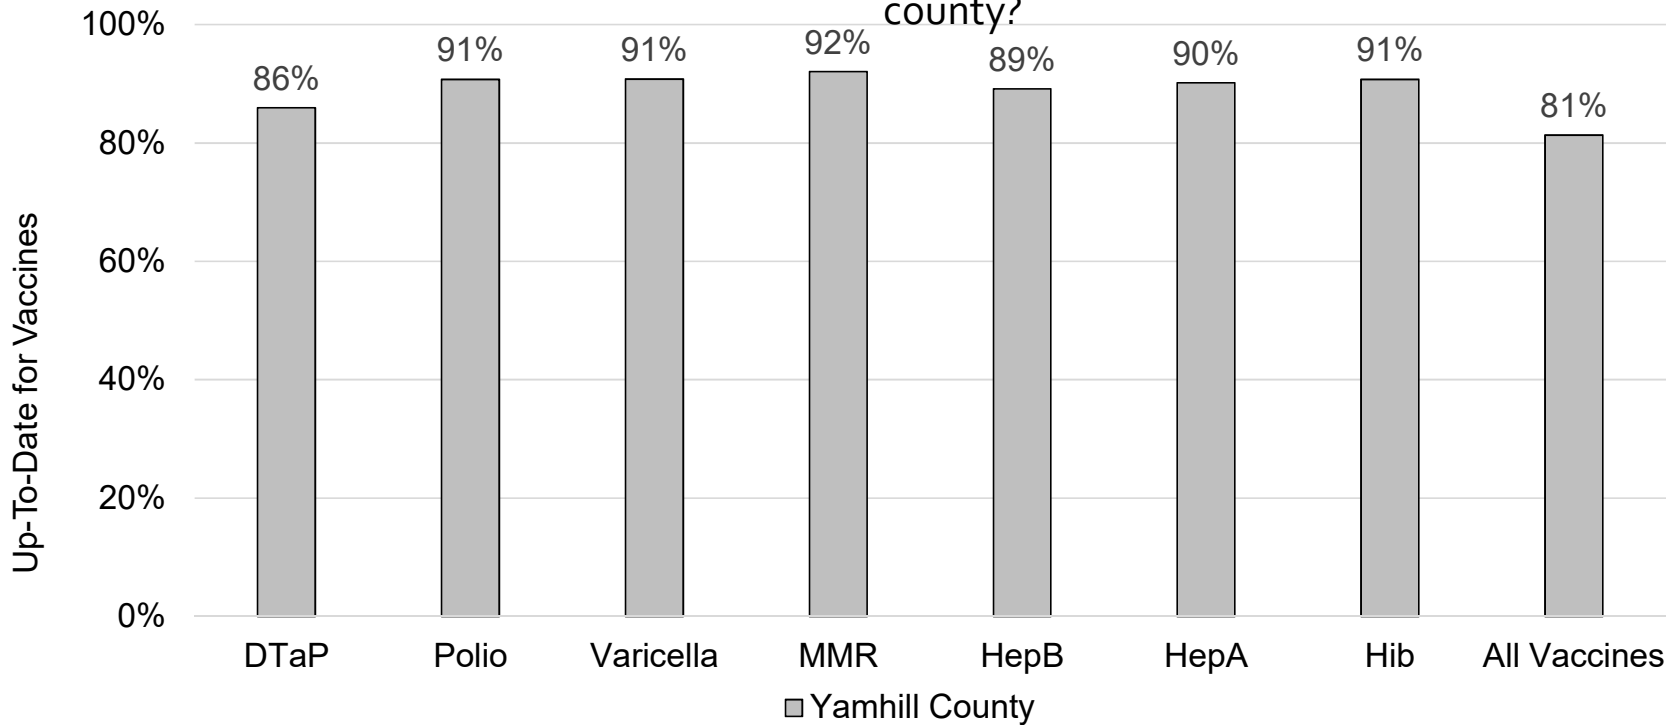

### How many kids younger than school-age\* are up-to-date on vaccines in your county?

\*Children age 19 months as of 01/16/2019 to 5 years as of  
Assessment date: 03/04/2019  
Data source: Oregon Alert IIS

### Cuántos niños menores de edad escolar\* están al día con vacunas en su condado?

\*Niños de 19 meses de edad en 01/16/2019 hasta 5 años de edad  
Fecha de evaluación: 03/04/2019  
Fuente de datos: Oregon

### How many school-age kids\* are up-to-date on vaccines in your county?

\*Kindergarten through 12th grade

Assessment date: 03/04/2019

Data source: Immunization Primary Review Summary Reports

■ Yamhill County