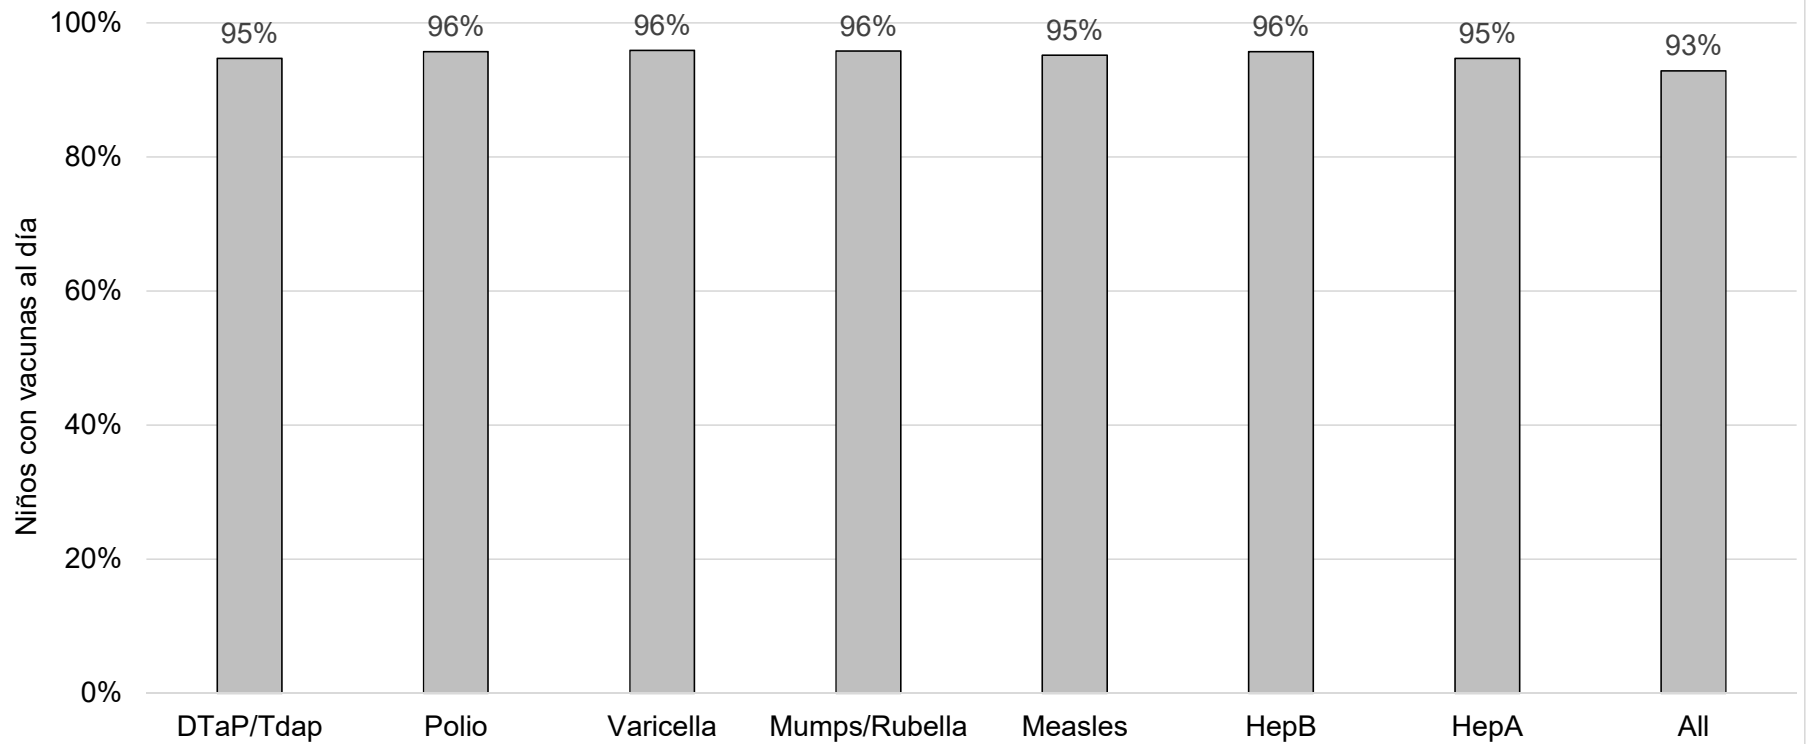

¿Cuántos niños en edad escolar* están al día con las vacunas en su condado?

* Jardín de infancia hasta el grado 12

Fecha de evaluación: 04/03/2019

Fuente de datos: Informes de Resumen de Inmunización Primaria

■ Yamhill County